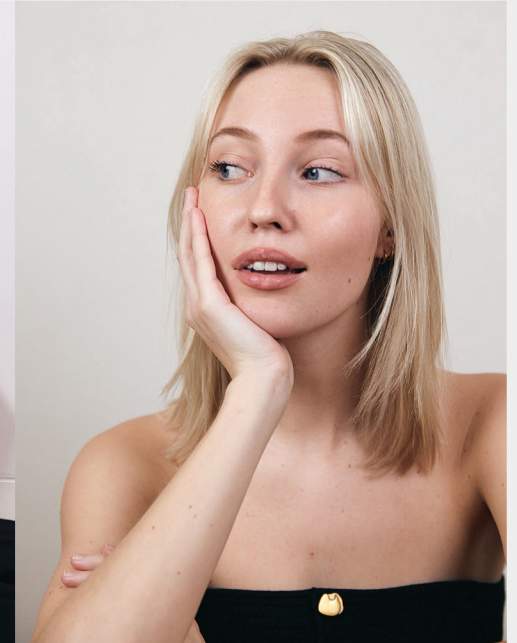

it's
Marie-elle

Height **178**
Dress **36**

Bust **83**
Waist **64**

Hips **91**
Shoes **38**

Hair **Blonde**
Eyes **Blue**

it's me.
Model Management

It's ME Model Management
www.itsme.management
info@itsme.management
+31(0)70-2211 560