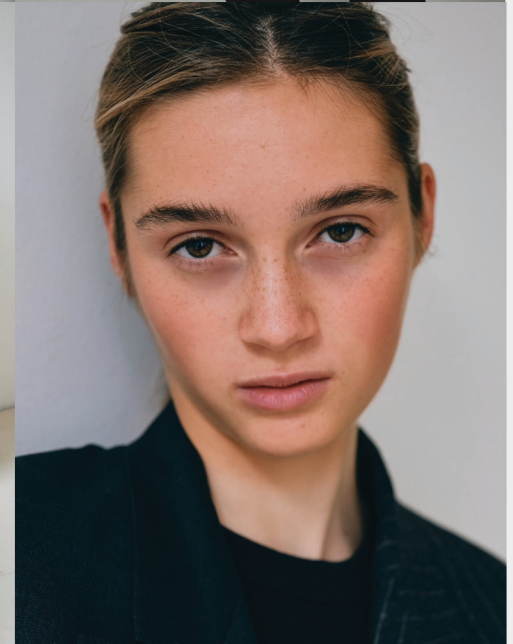

it's
Jessy

Height **178**
Dress **34/36**

Bust **78**
Waist **58**

Hips **88**
Shoes **40.5**

Hair **light Brown**
Eyes **Brown**

it's me.
Model Management

It's ME Model Management
www.itsme.management
info@itsme.management
+31(0)70-2211 560